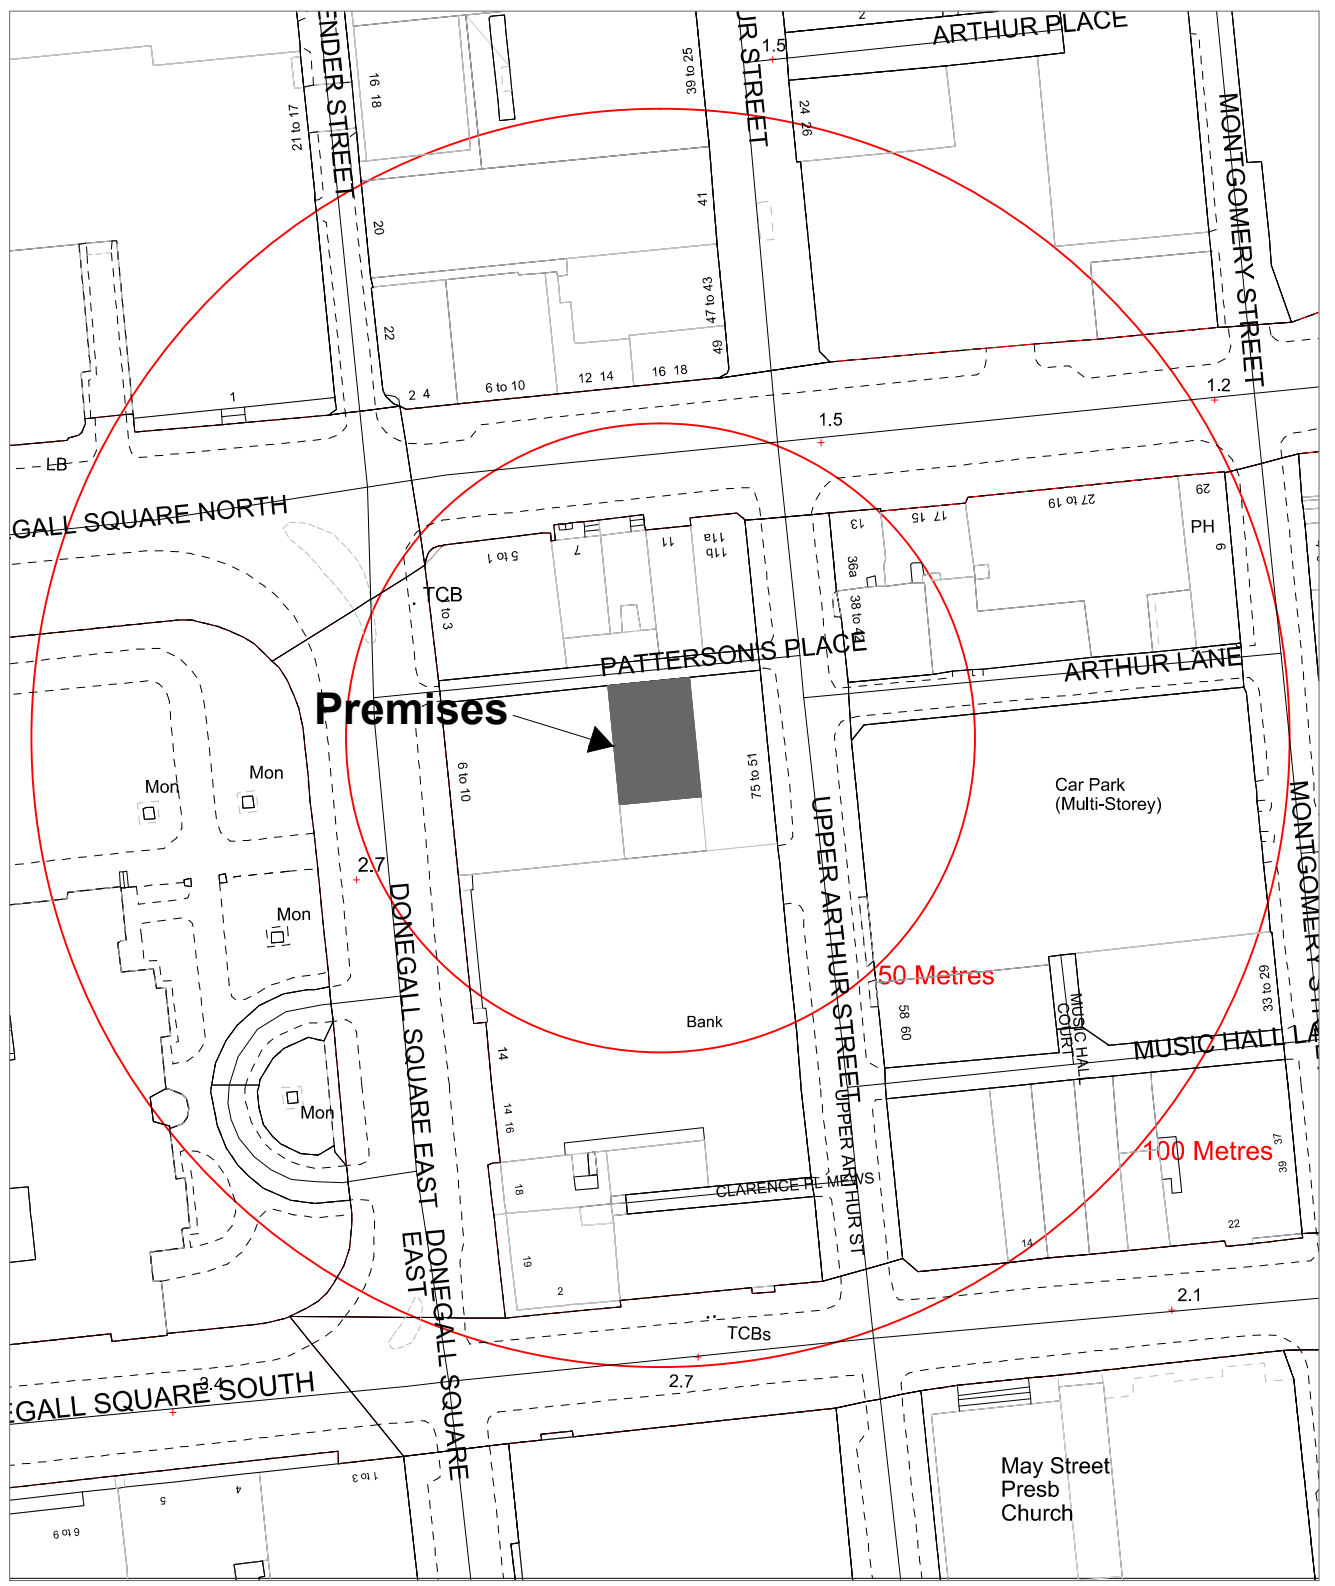

Building Control Service

Belfast Mapping Data v3.0
Prepared by I.S.B.
Based upon the Ordnance Survey
Of Northern Ireland map with the
permission of the Director & Chief Executive.
© CROWN COPYRIGHT 2003

Premises

50 Metres

100 Metres

DRAWN BY MT
DATE 12/01/2016

**Thompsons Garage
3 Pattersons Place**

SCALE 1:1250